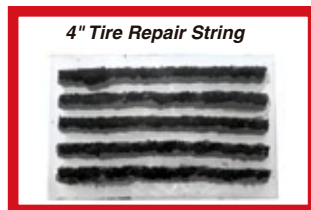

Model # 7445

SHOP EQUIPMENT

45pcs. Tire Repair Tool Kit

FEATURES:

Set Includes:

- 1pc - Heavy-Duty Steel T-handle Insert Tool
- 1pc - Heavy-Duty Steel T-handle Spiral Probe Reamer
- 2pc - Replacement tool - 3mm Allen Wrench
- 40pc - 4" Tire Repair String (Tire Plug)
- 1pc - Lubricant